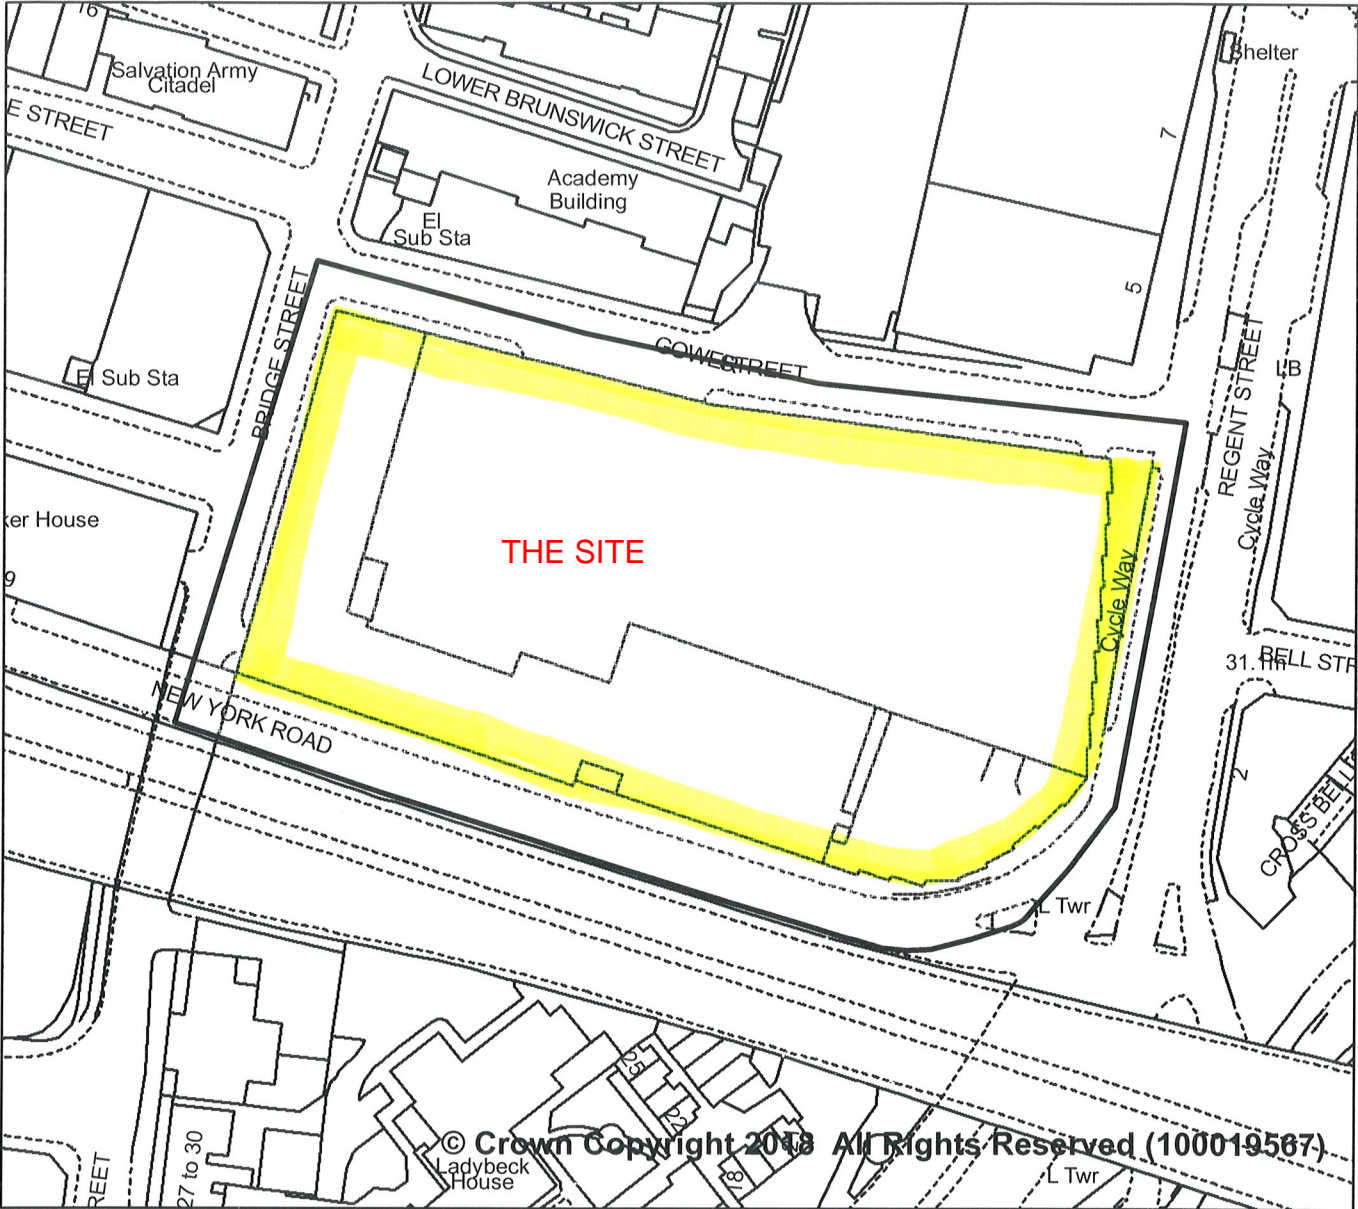

# APPENDIX 2 SITE LOCATION

Legend

Development Department	
<b>Scale:</b>	1:1250
<b>Date:</b>	31 May 2018
<b>Drawing No. TDS00308/1</b>	

This map is based upon the Ordnance Survey's Digital Data with the permission of the Ordnance Survey on behalf of the Controller of Her Majesty's Stationery Office